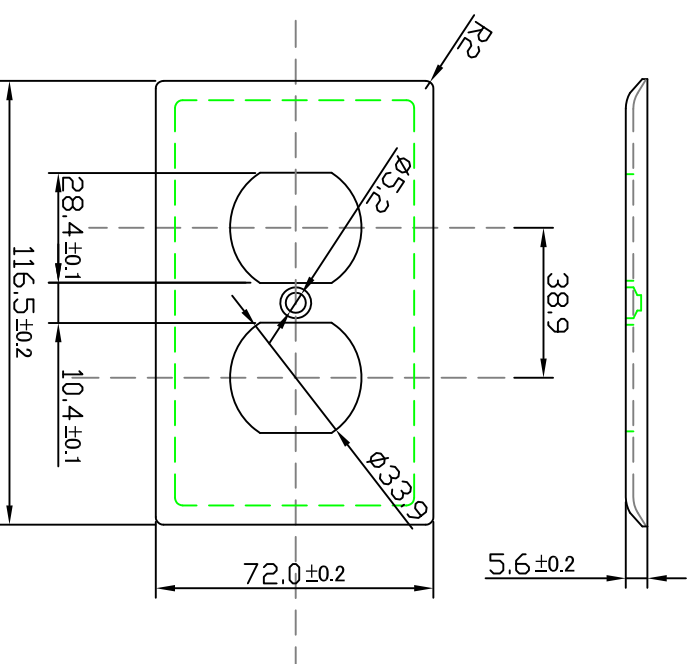

Single

< Outlet Cover 104-S >

Duplex

< Outlet Cover 104-D >

SUS 304 plate with Carbon fiber Finiahed

Unit : mm

DATE	DRAWING	COMPANY	TITLE	SCALE	DRAWING'S NO.
2008.01.19	Hayashi	FURUTECH CO., LTD.	104 series cover size		