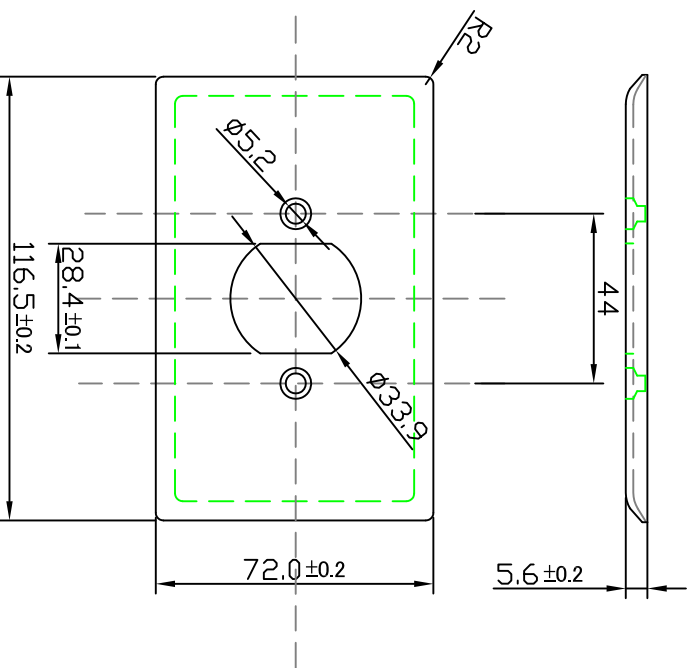

Single

< Outlet Cover 104-S >

Duplex

< Outlet Cover 104-D >

SUS 304 plate with Carbon fiber Finiahed

Unit : mm

DATE	DRAWING	COMPANY	TITLE	SCALE	DRAWING'S NO.
2008.01.19	Hayashi	FURUTECH CO., LTD.	104 series cover size		